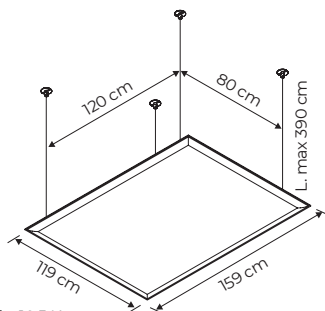

Weight 10.5 Kg

Code	Description
70F1212	OverSize panel 119cm x 119cm equipped with steel frame and ceiling fixing kit
Ceiling fixing kit composed of: 4 ceiling plates with 2 holes, 4 steel cables, 4 hangings for frame	

Code	Description
70F1216	OverSize panel 119cm x 159cm equipped with steel frame and ceiling fixing kit
Ceiling fixing kit composed of: 4 ceiling plates with 2 holes, 4 steel cables, 4 hangings for frame