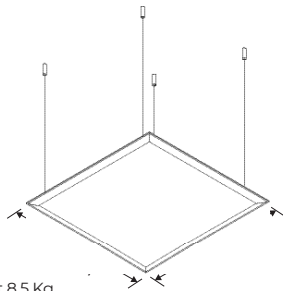

Weight 8.5 Kg

Weight

Code	Description
70M1212	OverSize panel 119cm x 119cm equipped with steel frame and M6 threaded ceiling fixing kit
M6 thread ceiling fixing kit composed of: 4 ceiling hanging threaded M6, 4 steel cables, 4 hangings for frame Please note M6 is not included	