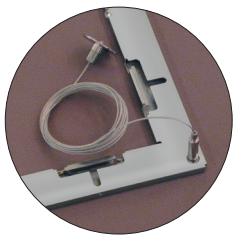

Weight 8.5 Kg