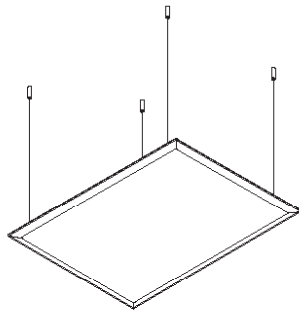

Weight 8.5 Kg

Weight

Code	Description
70M1212	OverSize panel 119cm x 119cm equipped with steel frame and M6 threaded ceiling fixing kit
M6 thread ceiling fixing kit composed of: 4 ceiling hanging threaded M6, 4 steel cables, 4 hangings for frame Please note M6 is not included	