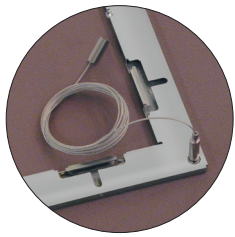

Weight 8.5 Kg

Weight

Code	Description
70M1212	OverSize panel 119cm x 119cm equipped with steel frame and M6 threaded ceiling fixing kit
M6 thread ceiling fixing kit composed of: 4 ceiling hanging threaded M6, 4 steel cables, 4 hangings for frame Please note M6 is not included	