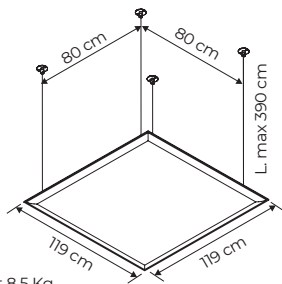

Weight 8.5 Kg